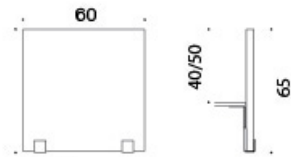

706S06 (Y) = 60 x 65 cm
706S08 (Y) = 80 x 65 cm
706S10 (Y) = 100 x 65 cm
706S12 (Y) = 120 x 65 cm
706S14 (Y) = 140 x 65 cm
706S16 (Y) = 160 x 65 cm
706S18 (Y) = 180 x 65 cm
706S20 (Y) = 200 x 65 cm

Stoff-forbruk:

Co2-utslipp:

Face 706S16: 64.9 kg CO2e

FACE

DESIGN PEKKA TOIVOLA, IIRO VILJANEN

Inspiring
spaces

Martela

706S06

704/706S06Y