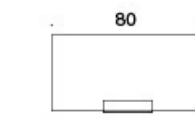

704/706S08S