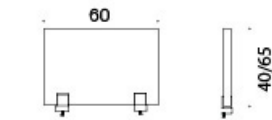

706S06 (Y) = 60 x 65 cm
706S08 (Y) = 80 x 65 cm
706S10 (Y) = 100 x 65 cm
706S12 (Y) = 120 x 65 cm
706S14 (Y) = 140 x 65 cm
706S16 (Y) = 160 x 65 cm
706S18 (Y) = 180 x 65 cm
706S20 (Y) = 200 x 65 cm

Stoff-forbruk:

Co2-utslipp:

Face 706S16: 64.9 kg CO2e

FACE

DESIGN PEKKA TOIVOLA, IIRO VILJANEN

Inspiring
spaces

Martela

706S06

704/706S06Y