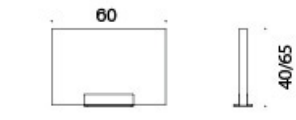

706S06 (Y) = 60 x 65 cm
706S08 (Y) = 80 x 65 cm
706S10 (Y) = 100 x 65 cm
706S12 (Y) = 120 x 65 cm
706S14 (Y) = 140 x 65 cm
706S16 (Y) = 160 x 65 cm
706S18 (Y) = 180 x 65 cm
706S20 (Y) = 200 x 65 cm

Stoff-forbruk:

Co2-utslipp:

Face 706S16: 64.9 kg CO2e

FACE

DESIGN PEKKA TOIVOLA, IIRO VILJANEN

Inspiring
spaces

Martela

706S06

704/706S06Y