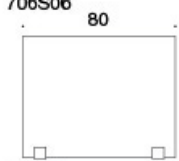

FACE

DESIGN PEKKA TOIVOLA, IIRO VILJANEN

Inspiring
spaces

Martela

706S08