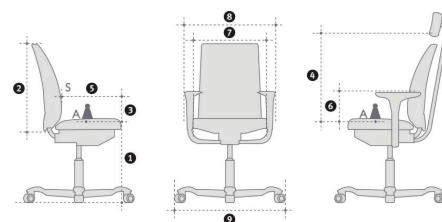

- Aluminium 36%, Steel 35%, Plastics 26%, Various 2%, Textiles: 1%, PVC 0%.
- Total weight of product 21,1 kg (Packaging not included).
- Share of recyclable material: 90%.

MODELS AND MEASUREMENTS

Physical measurements HÅG Inspiration	9221	9231	9273
Seat height, measured with 64 kg load 150mm lift* [1]	408-518	408-518	385-520
Seat height, measured with 64 kg load 200mm lift [1]	569-642	569-642	N/A
Height of backpads (mm) [2]	780	1060	780
Height of foremost supportpoint on backpads (mm) [3]	165-255	165-255	165-255
Height of foremost supportpoint on headrests [4]	N/A	660-770	N/A
Seat depth (mm) [5]	395-480	395-480	440
Height armrests (mm) [6]	200-300	200-300	N/A
Seat width (mm) [7]	455	455	455
Chair width (mm) [8]	670	670	600-680 (740) ¹
Footbase diameter (mm) [9]	740	740	650
Weight (kg)	20 kg	21.5 kg	13.0 ¹⁾ kg

Measurements in mm. Measured with 64 kg load. Where a chair is adjustable, minimum and maximum measurements are listed.

Tilt range is 7° forwards and 18° backwards from a neutral position 3° to the rear for models: 9221 and 9231

Tilt range is 4° forwards and 13° backwards from a neutral position 4° to the rear for model: 9273

Please note that these measurements are not absolute. They may vary slightly from chair to chair.

* According to EN1335 Class A

¹⁾ Measured with armrests

A: Mid-point of chair, loaded with 64 kg

S: Foremost point of back, reference point for measurement of back support adjustment

CONFIGURATION OPTIONS

- The chair's back, which is clothed in the transparent textile, is available in Space (dark) (Gabriel) and Lumina Lumina (K&R Sax) (used on the back of HÅG Inspiration 9221 and 9231 and HÅG Meeting Inspiration 9273).
- The chair's seat can be upholstered with Antigo Soft leather, Shimmer or in shiny worsted NOTE wool.